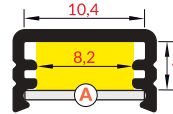

## COVERS

**A** slide cover  
 colours: transparent, frosted, white  
 material: PC, PP, PP

**Note!** Dimensions of the space to install LED source

INDEX = 1 pc, length 2000 mm  
 package = 10 pcs

**A** transparent  
 89070016