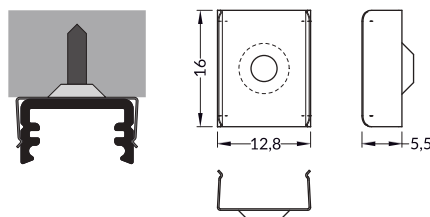

cone **Z** flexible mounting plate

white 89980001

inox 89980019

black 89980002

SLIM8 simple holder
material: zinc coated steel