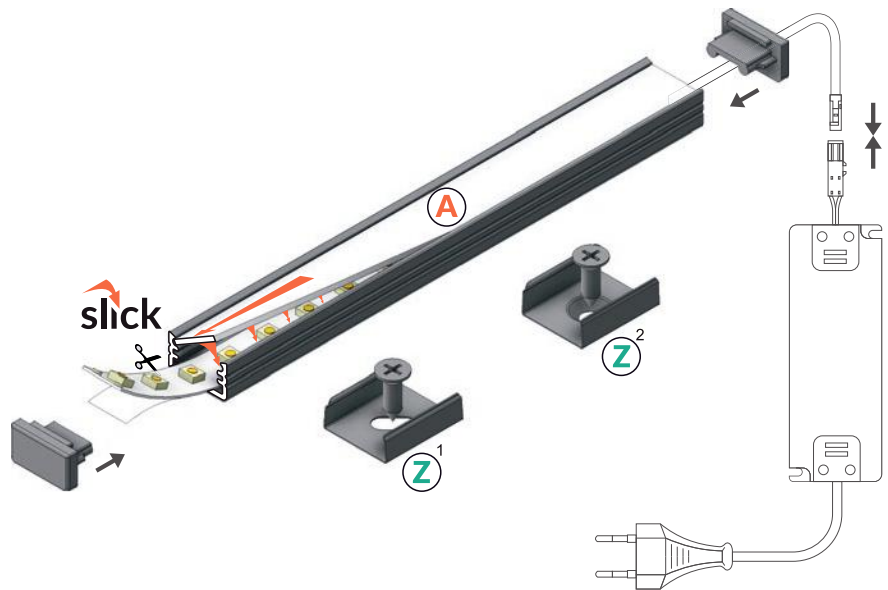

## SMALL, ALUMINIUM, SURFACE PROFILE

- decorative lighting profile
- universal application
- Slick socket
- 2 channels for mounting bracket (with or without wall distance)
- painted holders
- maximum LED strip width: 8 mm

# SLIM8 A/Z

- A** slide cover
- Z**<sup>1</sup> Z flexible mounting plate
- Z**<sup>2</sup> cone Z flexible mounting plate

INDEX = 1 pc, length 2000 mm  
package = 10 pcs

○ white painted  
89030001

● anodized  
89030020

## COVERS

**A** slide cover  
 colours: transparent, frosted, white  
 material: PC, PP, PP

**Note!** Dimensions of the space to install LED source

INDEX = 1 pc, length 2000 mm  
 package = 10 pcs

**A** transparent  
 89070016