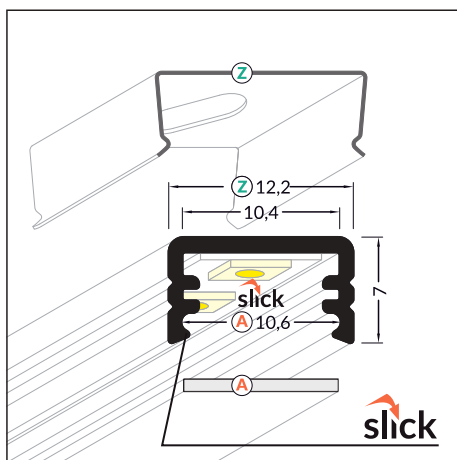

## SMALL, ALUMINIUM, SURFACE PROFILE

- decorative lighting profile
- universal application
- Slick socket
- 2 channels for mounting bracket (with or without wall distance)
- painted holders
- maximum LED strip width: 8 mm

# SLIM8 A/Z

- A** slide cover
- Z**<sup>1</sup> Z flexible mounting plate
- Z**<sup>2</sup> cone Z flexible mounting plate

INDEX = 1 pc, length 2000 mm  
package = 10 pcs

○ white painted  
89030001

● anodized  
89030020

## COVERS

**A** slide cover  
 colours: transparent, frosted, white  
 material: PC, PP, PP

**Note!** Dimensions of the space to install LED source

INDEX = 1 pc, length 2000 mm  
 package = 10 pcs

**A** transparent  
 89070016