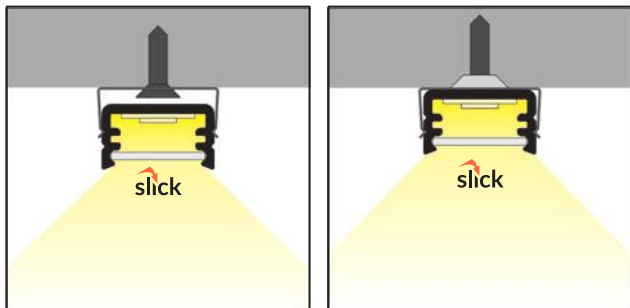

SLIM8 A/Z

- **A** slide cover
- **Z**¹ Z flexible mounting plate
- **Z**² cone Z flexible mounting plate

INDEX = 1 pc, length 2000 mm
package = 10 pcs

○ white painted
89030001

● anodized
89030020

● black anodized
89030021

○ raw aluminium
89030000

Available lengths
1000 mm, 2000 mm, 3000 mm, 4000 mm