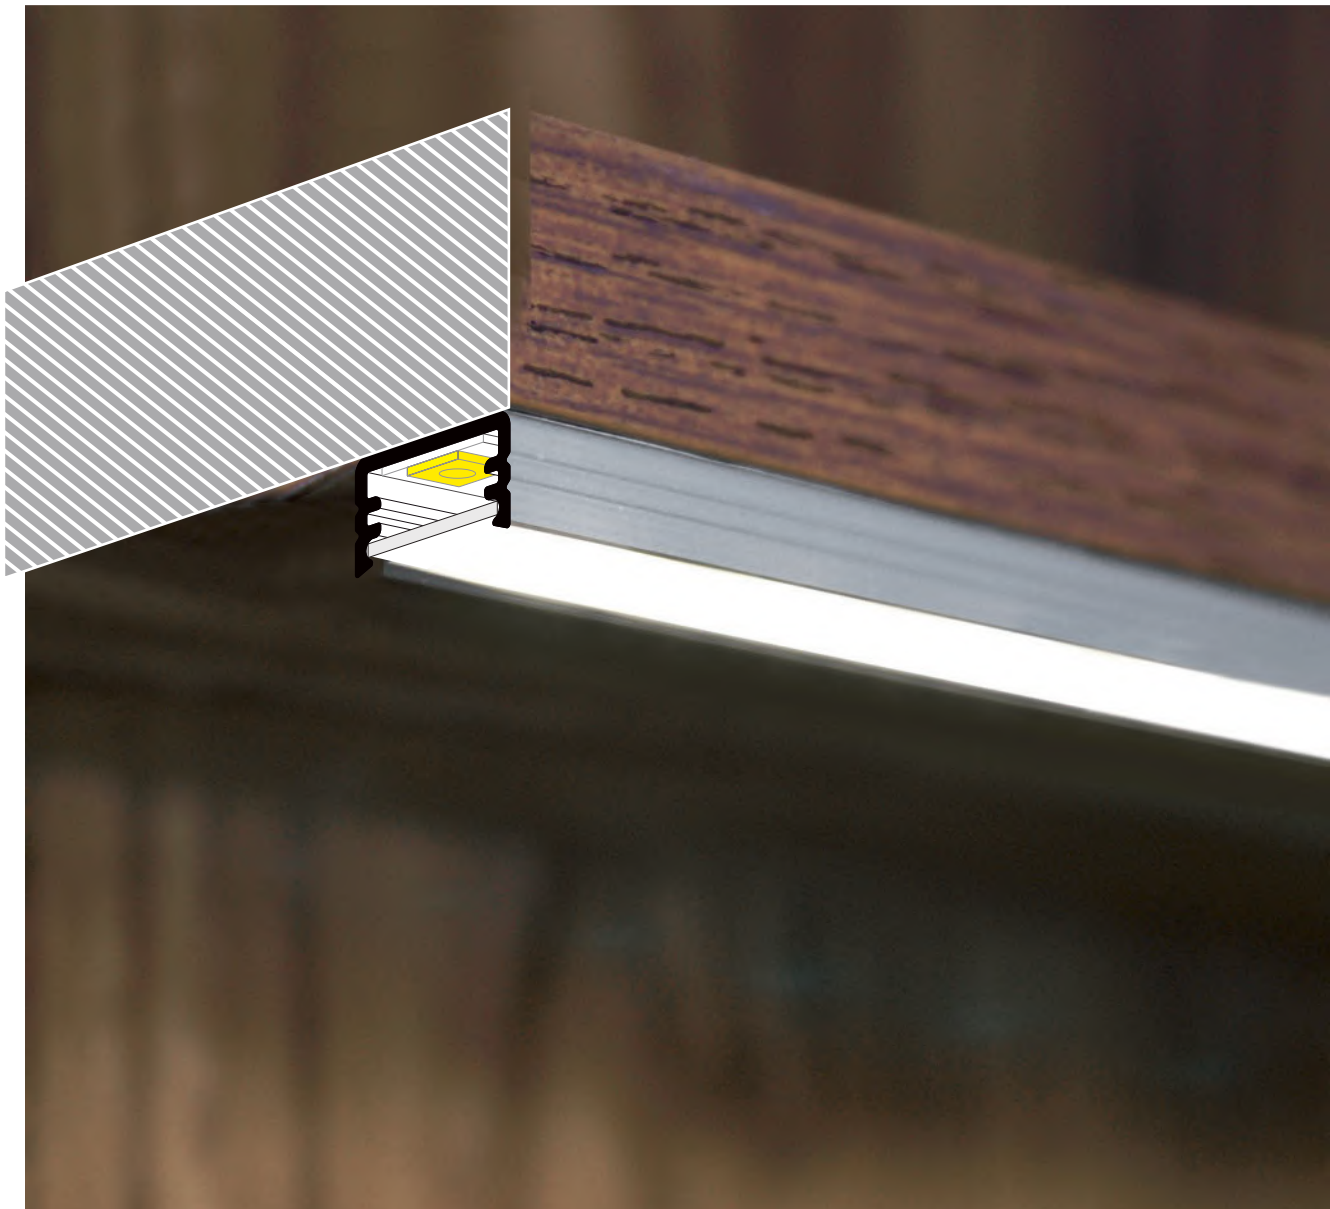

## SMALL, ALUMINIUM, SURFACE PROFILE

- decorative lighting profile
- universal application
- Slick socket
- 2 channels for mounting bracket (with or without wall distance)
- painted holders
- maximum LED strip width: 8 mm

# SLIM8 A/Z

- A** slide cover
- Z**<sup>1</sup> Z flexible mounting plate
- Z**<sup>2</sup> cone Z flexible mounting plate

INDEX = 1 pc, length 2000 mm  
package = 10 pcs

○ white painted  
89030001

● anodized  
89030020

## COVERS

**A** slide cover  
 colours: transparent, frosted, white  
 material: PC, PP, PP

**Note!** Dimensions of the space to install LED source

INDEX = 1 pc, length 2000 mm  
 package = 10 pcs

**A** transparent  
 89070016