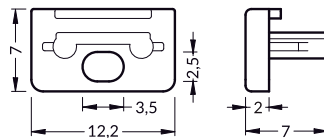

ENDINGS

SLIM8 ending
colours: white, silver, black, grey
material: ABS

SLIM8 ending with hole
colours: white, silver, black, grey
material: ABS