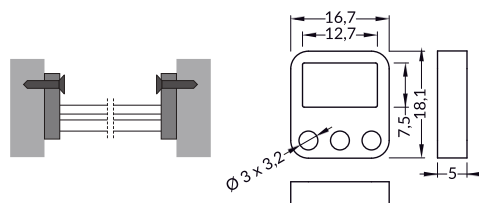

black 89270002

cone **Z** flexible mounting plate  
 colours: white, inox, black  
 material: stainless steel

cone **Z** flexible mounting plate

white 89980001

inox 89980019

black 89980002

**SLIM8** simple holder  
 material: zinc coated steel