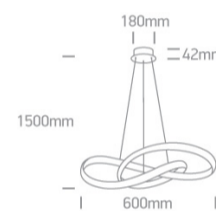

18 Decorative>The Swirl Range

30W LED Decorative Pendant.

Complete with 24V driver.

Complies with standard EN60598-1 and any other specific standards.

Downloads

Dimensions

Physical Specification

Item Group	18 Decorative
Family	The Swirl Range
Order Code	63066A/W
Colour	White
Material	Aluminium + Steel
Shape	Circular
Height	1500mm
Diameter	600mm
Suspended Ceiling	Yes
Indoor	Yes
Adjustable	No